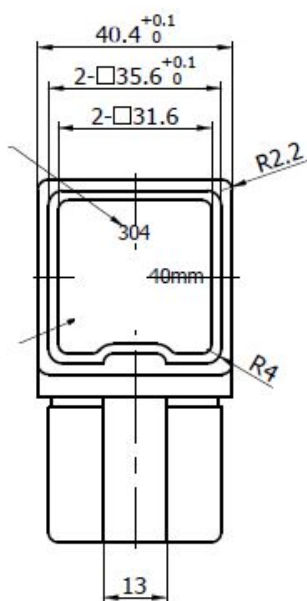

PRODUCT SHEET

Description:

Baluster Square Handrail Tube 90DG Connector, SS316 Brushed

Item number:

22.10.424-0

Units	Box	Carton	HS Code	Barcode
Pcs.	18	36	8302419000	 5704866108683

SISO A/S

Mileparken 11
DK-2740 Skovlunde
Denmark
VAT: DK 24786013