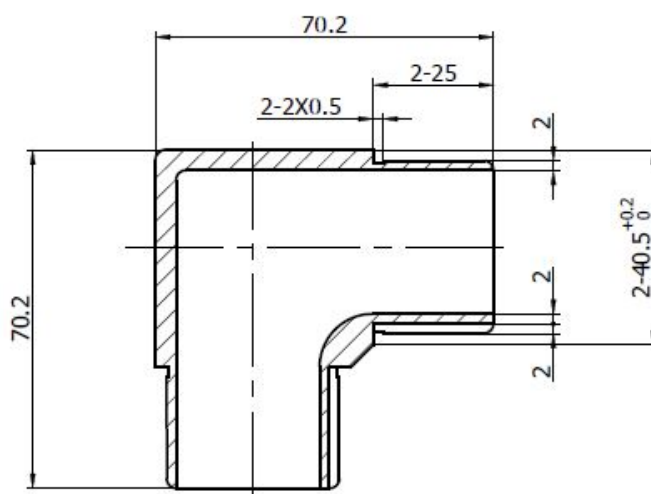

PRODUCT SHEET

Description:

Baluster Square Handrail Tube 90DG Connector, SS316 Brushed

Item number:

22.10.424-0

Units	Box	Carton	HS Code	Barcode
Pcs.	18	36	8302419000	 5704866108683

SISO A/S

Mileparken 11
DK-2740 Skovlunde
Denmark
VAT: DK 24786013